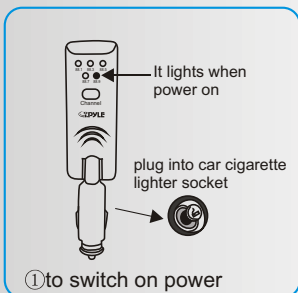

P.PYLE

PiFM2

CAR FM TRANSMITTER

For Ipod,MP3,MD...

SKETCH-MAP

OPERATION

OPERATION

OPERATION

④ Adjust the frequency of car FM radio to the same frequency as transmitter for receiving signals.

Features & Functions

1. With attached audio cable it can be connected with any audio player such as MP3, MP4, MD and Ipod etc.
2. FM stereo transmitter provides real-time transmission of music. High separation and crystal clear sound.
3. Powered by car cigarette lighter socket. Plug and play.
4. The angle between plug and main unit can be adjusted at will.
5. 5 selectable frequencies with LED indicator.
6. PLL circuit ensures steady frequency.

P.PYLE

PiFM2

CAR FM TRANSMITTER

For Ipod,MP3,MD...

FM Radio

www.pyleaudio.com

P.PYLE
PiFM2

Specifications:
Power Supply: DC 12V
Input Current: 100mA
Transmission Distance: > 9m
Frequency: 88.1MHz, 88.3MHz, 88.5MHz,
88.7MHz, 88.9MHz
Frequency Response: 20Hz-15000Hz